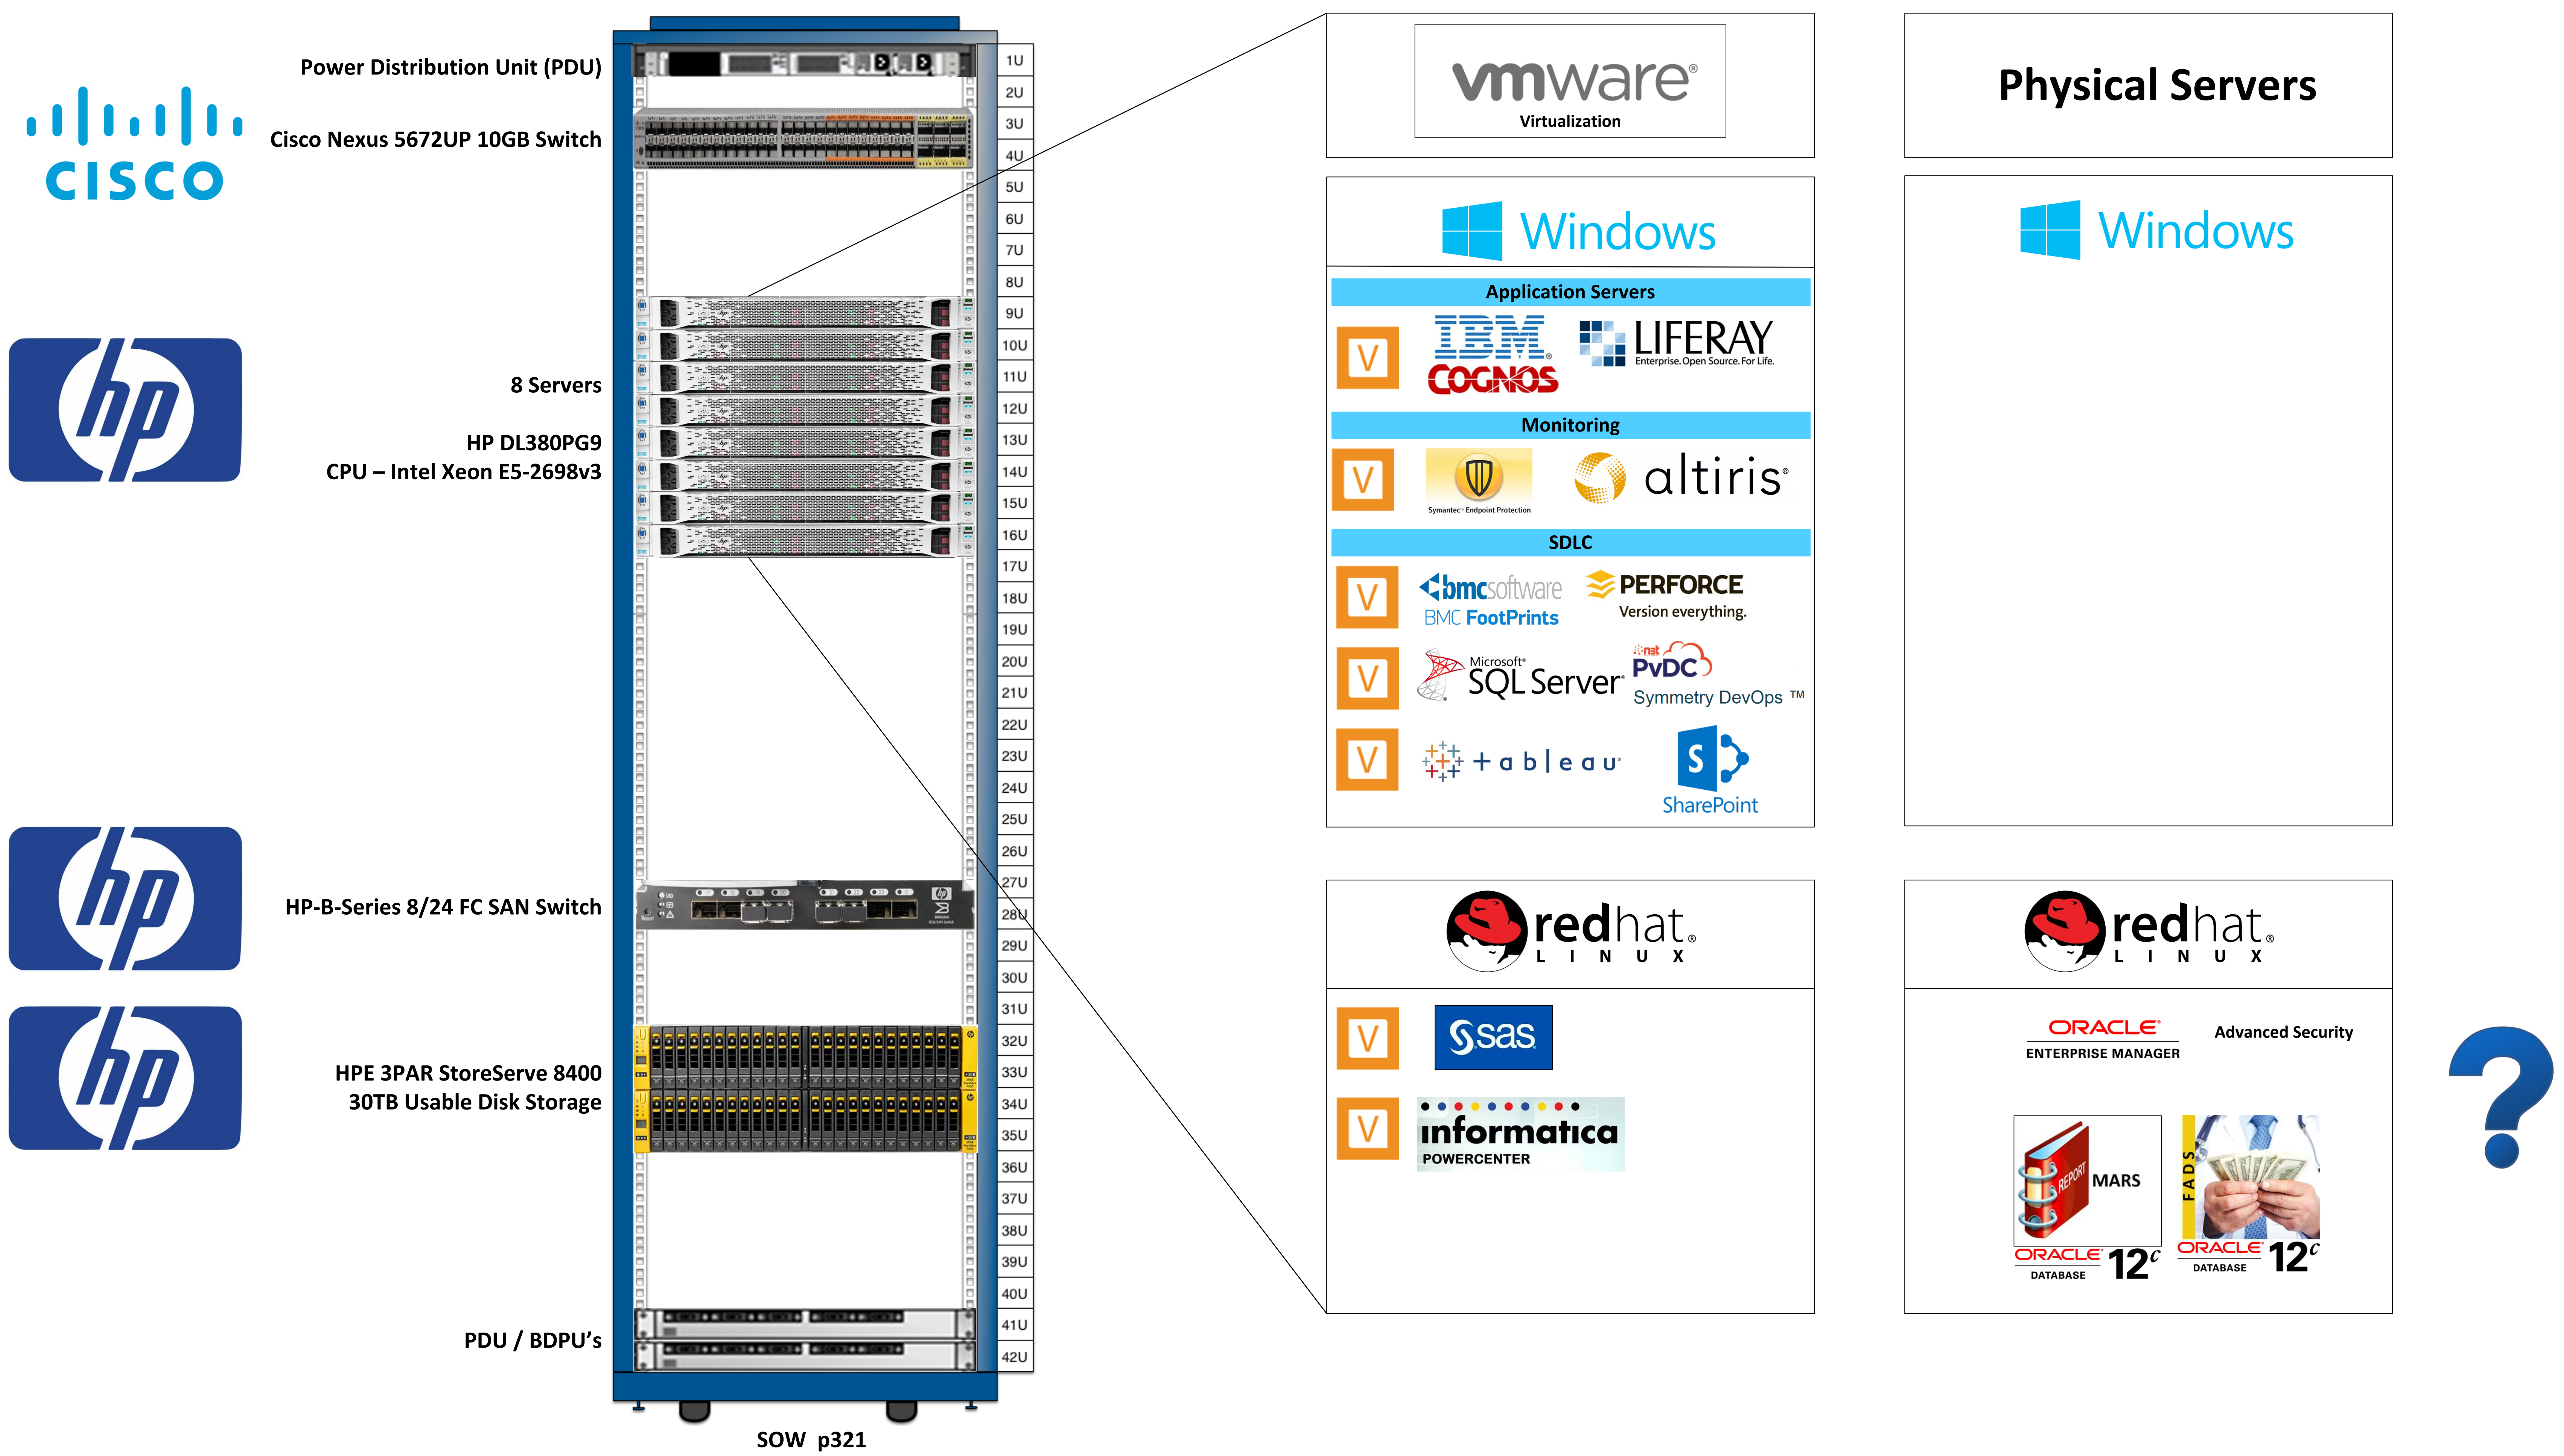

### EDWS Production – Optum Application Server Rack

PURPOSE: To figure out the Application Rack based on the SOW primarily and any additional response information along the way.