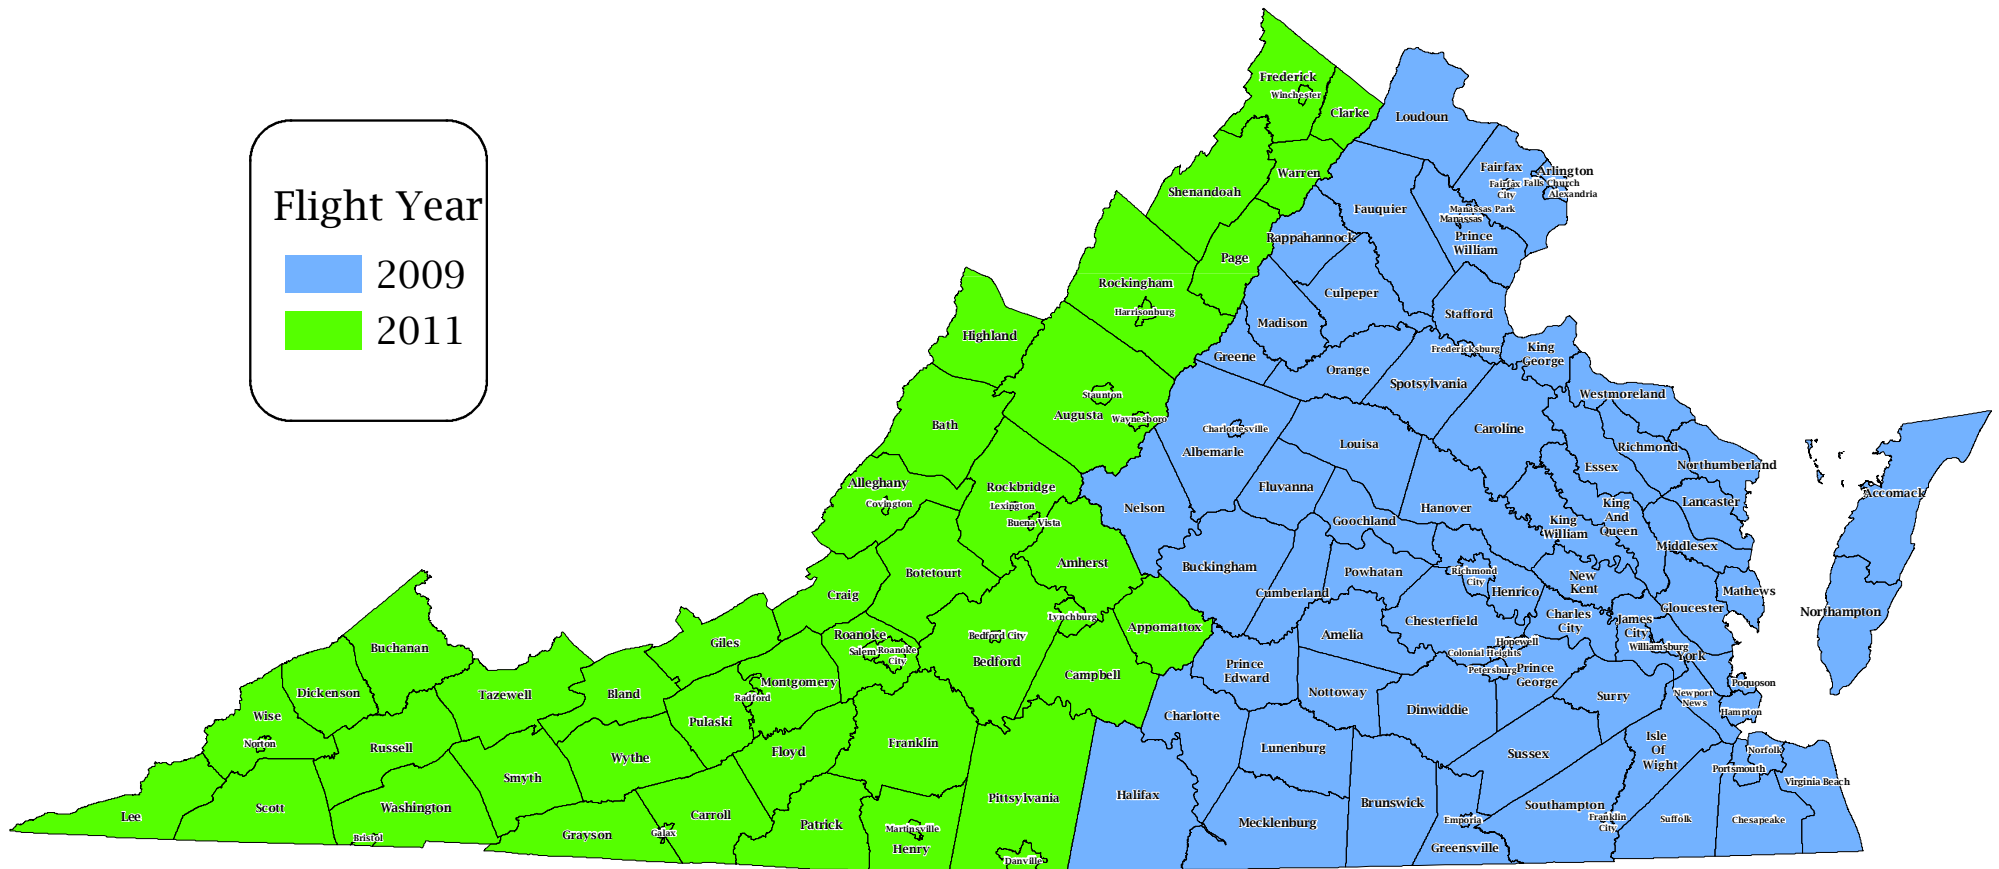

2009/2011 Virginia Orthophotography Flight Coverage Areas

2009/2011 Flight Areas

Localities Included in 2009 Flight Area

Accomack
Albemarle
Alexandria
Amelia
Arlington
Brunswick
Buckingham
Caroline
Charles City
Charlotte
Charlottesville
Chesapeake
Chesterfield
Colonial Heights
Culpeper
Cumberland
Dinwiddie
Emporia
Essex
Fairfax
Fairfax City
Falls Church
Fauquier
Fluvanna
Franklin City
Fredericksburg
Gloucester
Goochland
Greene
Greensville
Halifax
Hampton
Hanover
Henrico
Hopewell
Isle of Wight
James City
King and Queen
King George
King William
Lancaster
Loudoun
Louisa
Lunenburg
Madison
Manassas
Manassas Park

Localities Included in 2011 Flight Area

Alleghany
Amherst
Appomattox
Augusta
Bath
Bedford
Bedford City
Bland
Botetourt
Bristol
Buchanan
Buena Vista
Campbell
Carroll
Clarke
Covington
Craig
Danville
Dickenson
Floyd
Franklin
Frederick
Galax
Giles
Grayson
Harrisonburg
Henry
Highland
Lee
Lexington
Lynchburg
Martinsville
Montgomery
Norton
Page
Patrick
Pittsylvania
Pulaski
Radford
Roanoke
Roanoke City
Rockbridge
Rockingham
Russell
Salem
Scott
Shenandoah

Smyth
Staunton
Tazewell
Warren
Washington
Waynesboro
Winchester
Wise
Wythe